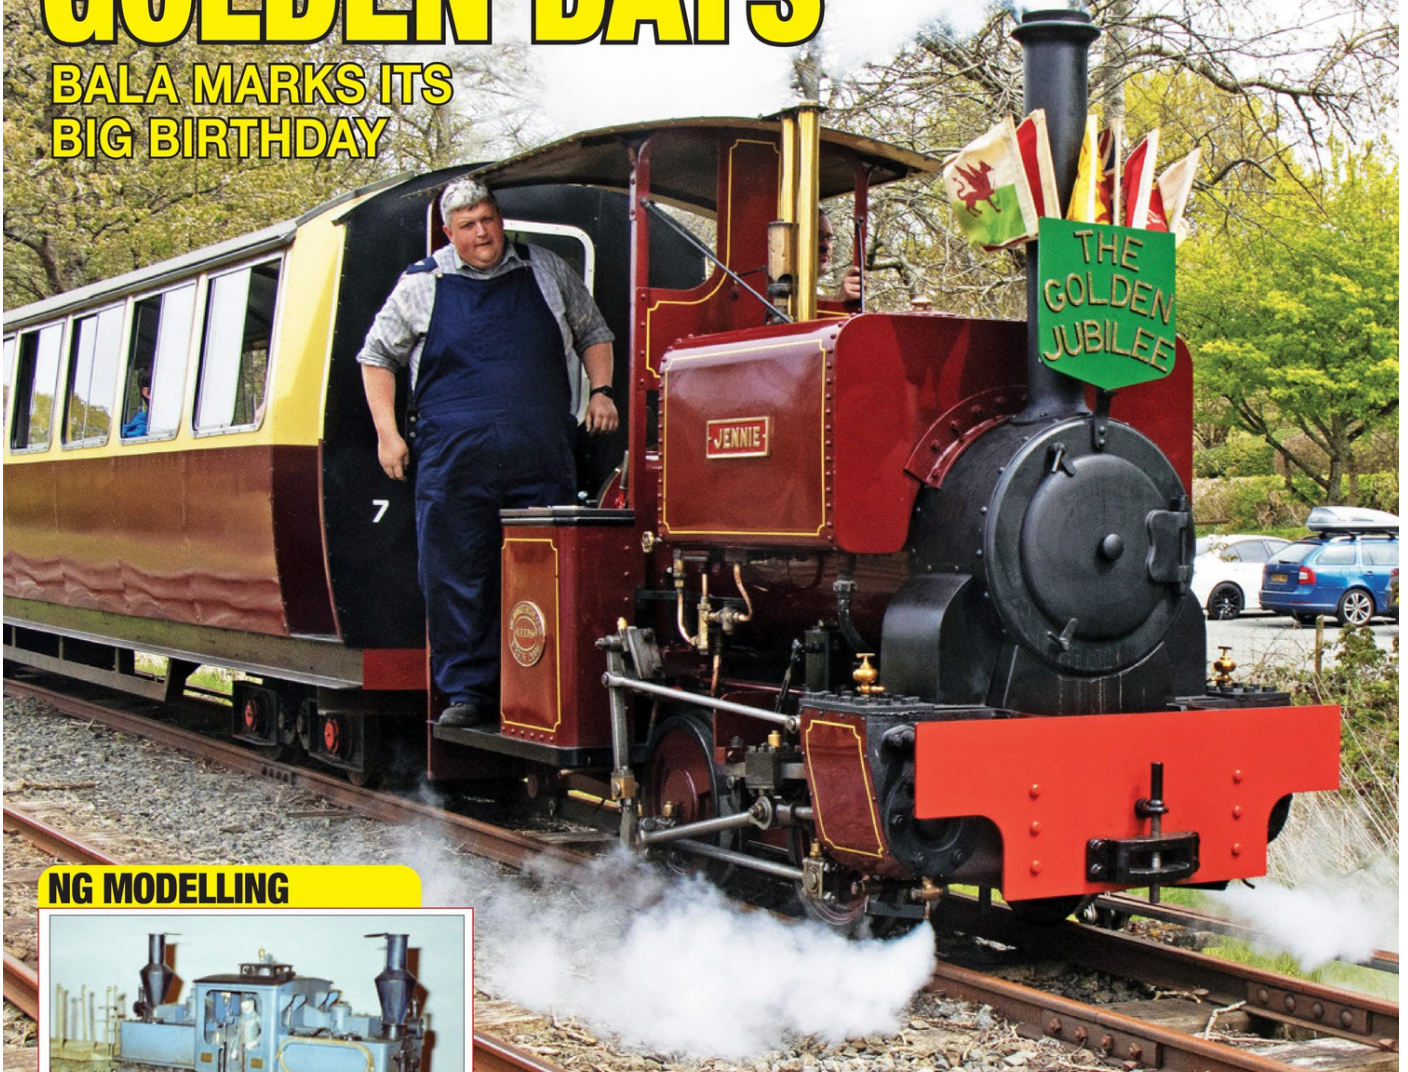

GOLDEN DAYS

BALA MARKS ITS
BIG BIRTHDAY