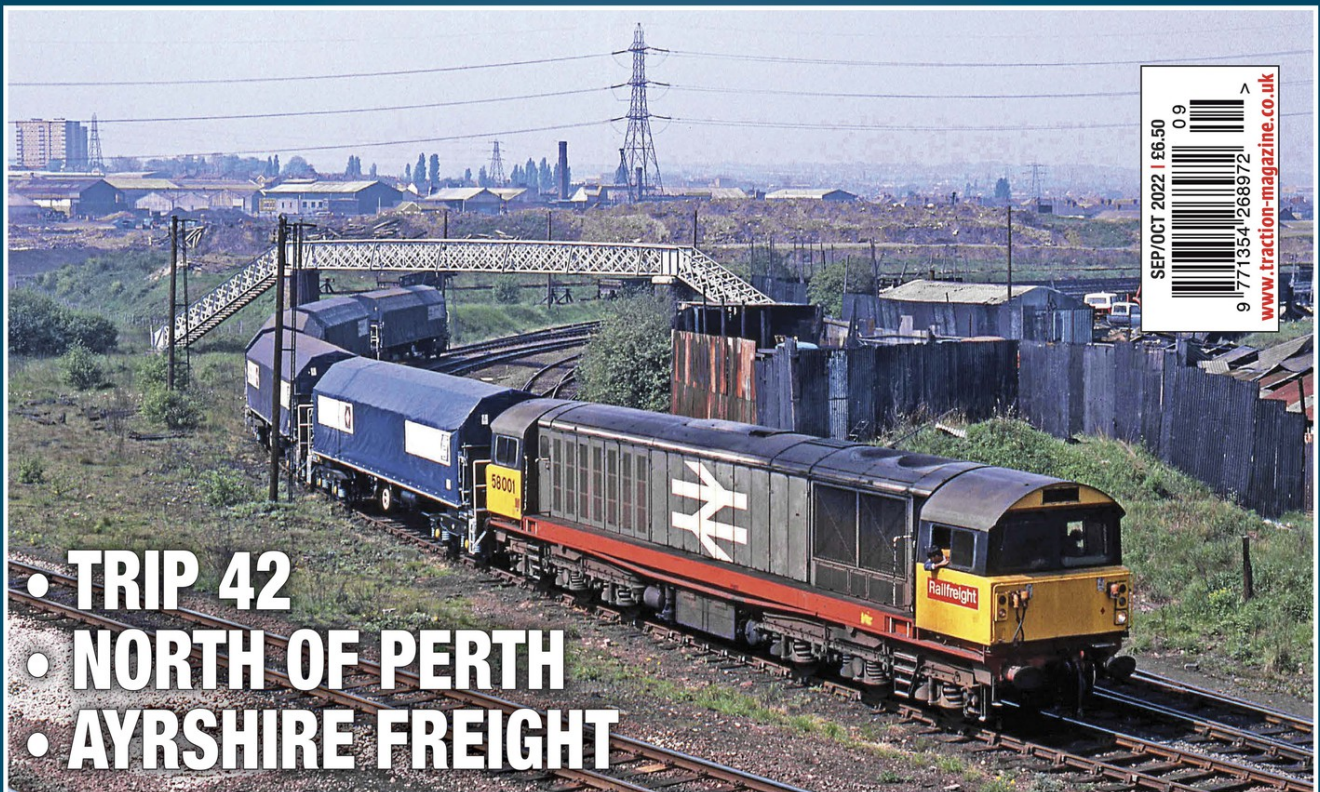

FREIGHT SPECIAL

TRACTION

ISSUE 271 - SEP/OCT 2022

SEP/OCT 2022 | £6.50
09
9 1771354 268972
www.traction-magazine.co.uk

- TRIP 42
- NORTH OF PERTH
- AYRSHIRE FREIGHT

- 'BINLINERS' • STJ TO CARDIFF • OLD ROAD •

TRACTION
MODELLING

- Model Railway: Titheridge Junction
- Review: Accurascale Class 55 'Deltic'