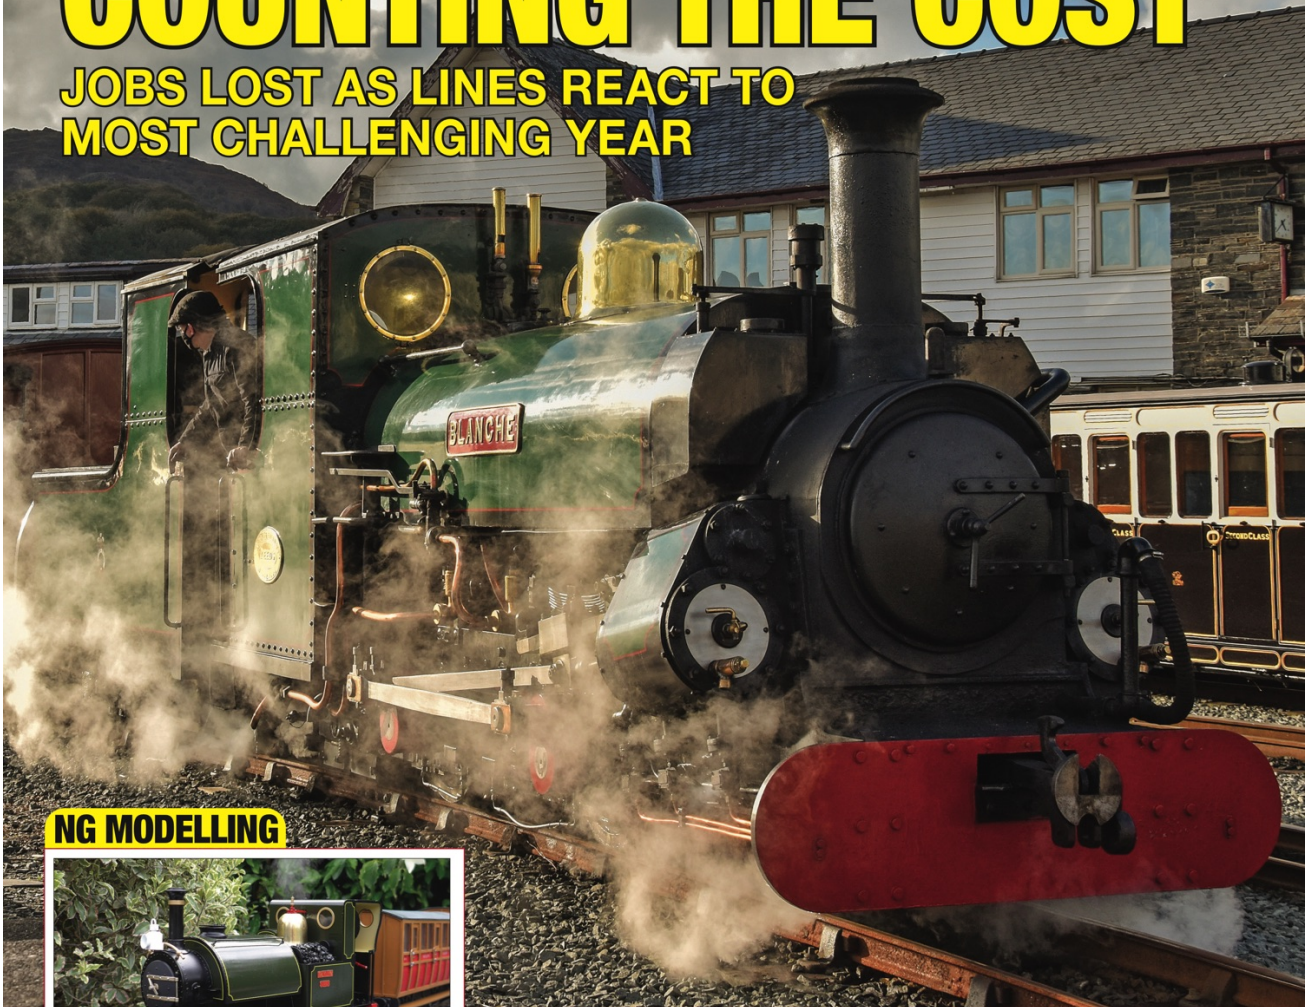

■ DAY IN THE FAIRBOURNE WORKSHOP ■ 'REAL' STEAM IN SERBIA

NARROW GAUGE WORLD

ISSUE 153
NOV-DEC 2020

■ HUNTING BIG GARRATTS IN ZIMBABWE

COUNTING THE COST

JOBS LOST AS LINES REACT TO MOST CHALLENGING YEAR

NG MODELLING

■ LIVE STEAM PRESERVATION PIONEER

- ▶ UK NARROW GAUGE IN 1970S RECALLED
- ▶ LATEST NEWS ACROSS STILL-BUSY LINES

NOVEMBER-DECEMBER 2020 | £4.99

9 771466 018083 >
www.world-of-railways.co.uk